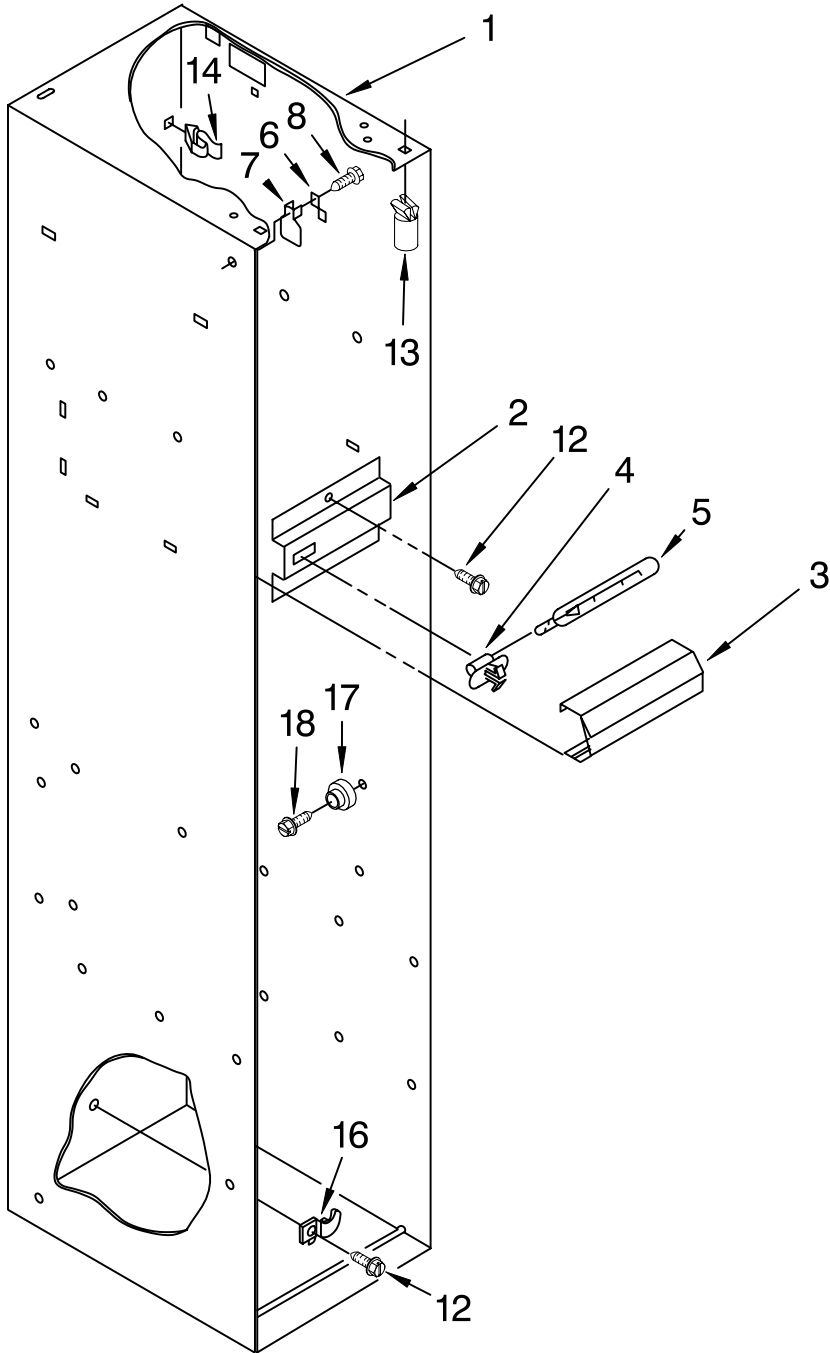

FREEZER LINER PARTS

For Models: KSSS42QDW05, KSSS42QDX05

Illus. No.	Part No.	DESCRIPTION
1		Liner (Not A Serviceable Part)
2	1113649	Bracket, Light
3	1113650	Lens
4	1112613	Light, Socket
5	548049	Light, Bulb
6	538533	Support Clip, Icemaker (2)
7	2000193	Grommet, Screw (2)
8	488552	Screw
12	486194	Screw
13	1112591	Spacer, Control Panel (3)
14	842534	Clip, Air Duct (4)
16	1112260	Support, Evaporator
17	2004068	Stud, Shelf (20)
18	487559	Screw

FOR ORDERING INFORMATION REFER TO PARTS PRICE LIST